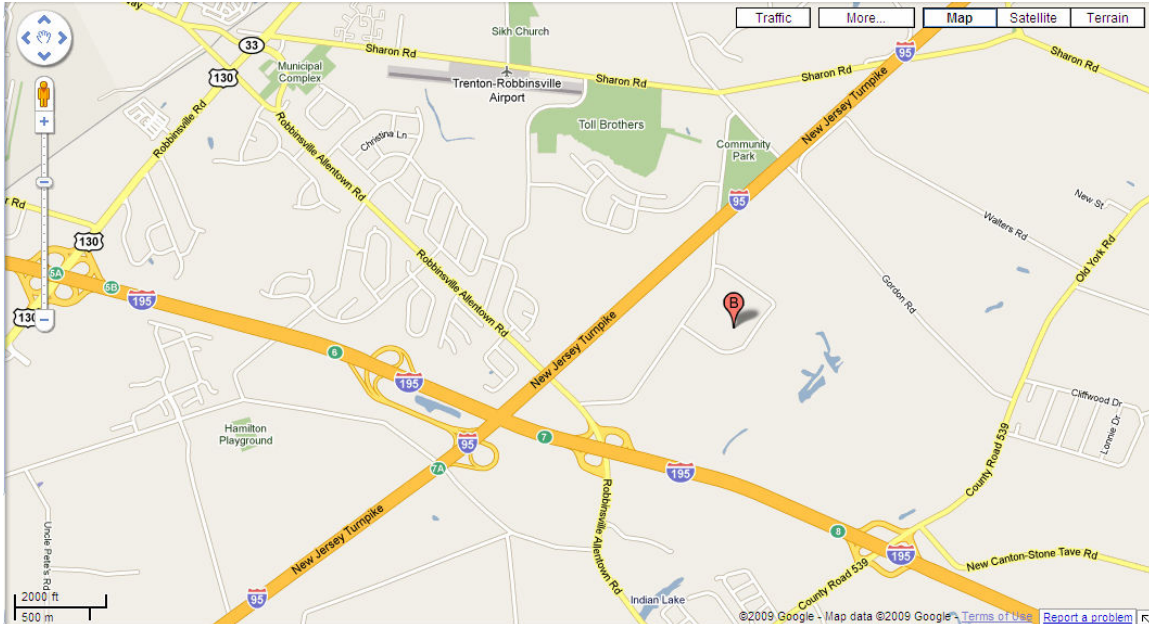

**Bohren's
Northeast Business Park
3 Applegate Drive
Robbinsville, NJ 08691**

From NJ Turnpike:

Take Exit 7-A to 195 East for approximately one mile. Take Exit 7 (Washington/Allentown) bear left. After exit turn left on Route 526. Go approximately ¼ mile, turn right on West Manor Way. Turn right to Applegate Road.

From 195 East:

Take Exit 7 (Washington/Allentown) and follow same as above.

From Route 130:

Take 195 East, go 2.3 miles to Exit 7 (Washington/Allentown). Bear left after exit, turn left on Route 526. Go approximately ¼ mile and turn right on West Manor Way. Turn right to Applegate Road.

From Interstate 295:

Take Exit 60 (195 East) and go approximately 7.3 miles to Exit 7 (Washington/Allentown). Bear left after exit and turn left on Route 526. Go approximately ¼ mile and turn right at traffic light on to West Manor Way. Turn right to Applegate Road.