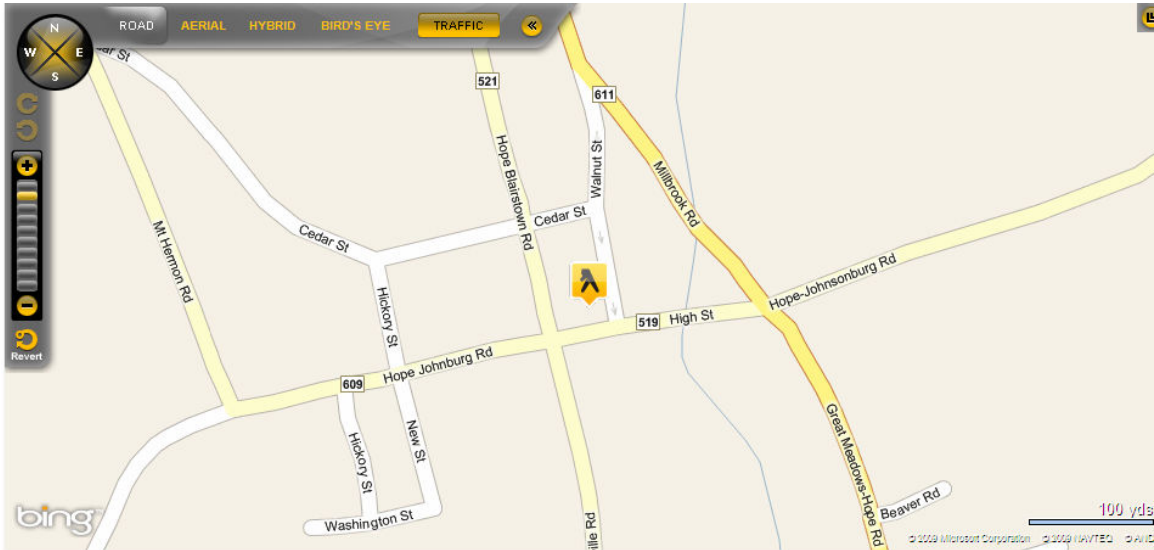

**Directions to Bartow Construction**  
**Old Camp Hope Road**  
**Hope, NJ 07844**

Bartow Construction is located at the intersections of Interstate route 80 and County Route 521. Next to the Mediteranian Restaurant and behind the Harley Davidson Motorcycle Dealer.

Route 31 north to Route 46 west to Route 519 north to the town of Hope to Route 521 north to Intersection of Interstate 80 and 521.