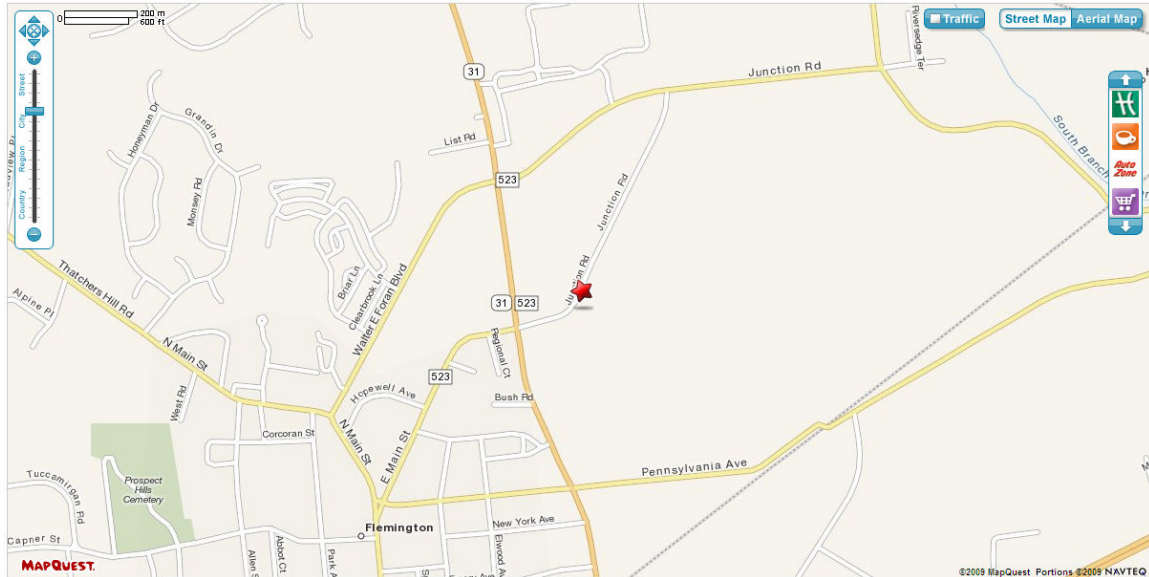

**Halls Warehouse
15 Junction Road
Flemington, New Jersey 08822**

From Route 287 North:
Route 287 North to Route 22 West
Route 22 West to Route 202 South Flemington
Route 202 South to the Flemington Circle
Flemington Circle to Route 31 North
Follow Route 31 North to the 3rd traffic light
Make a right turn at the 3rd traffic light onto Junction Road
Watch for a YALE sign on your left
Make a left into the yard
Hall's is the first building on your right