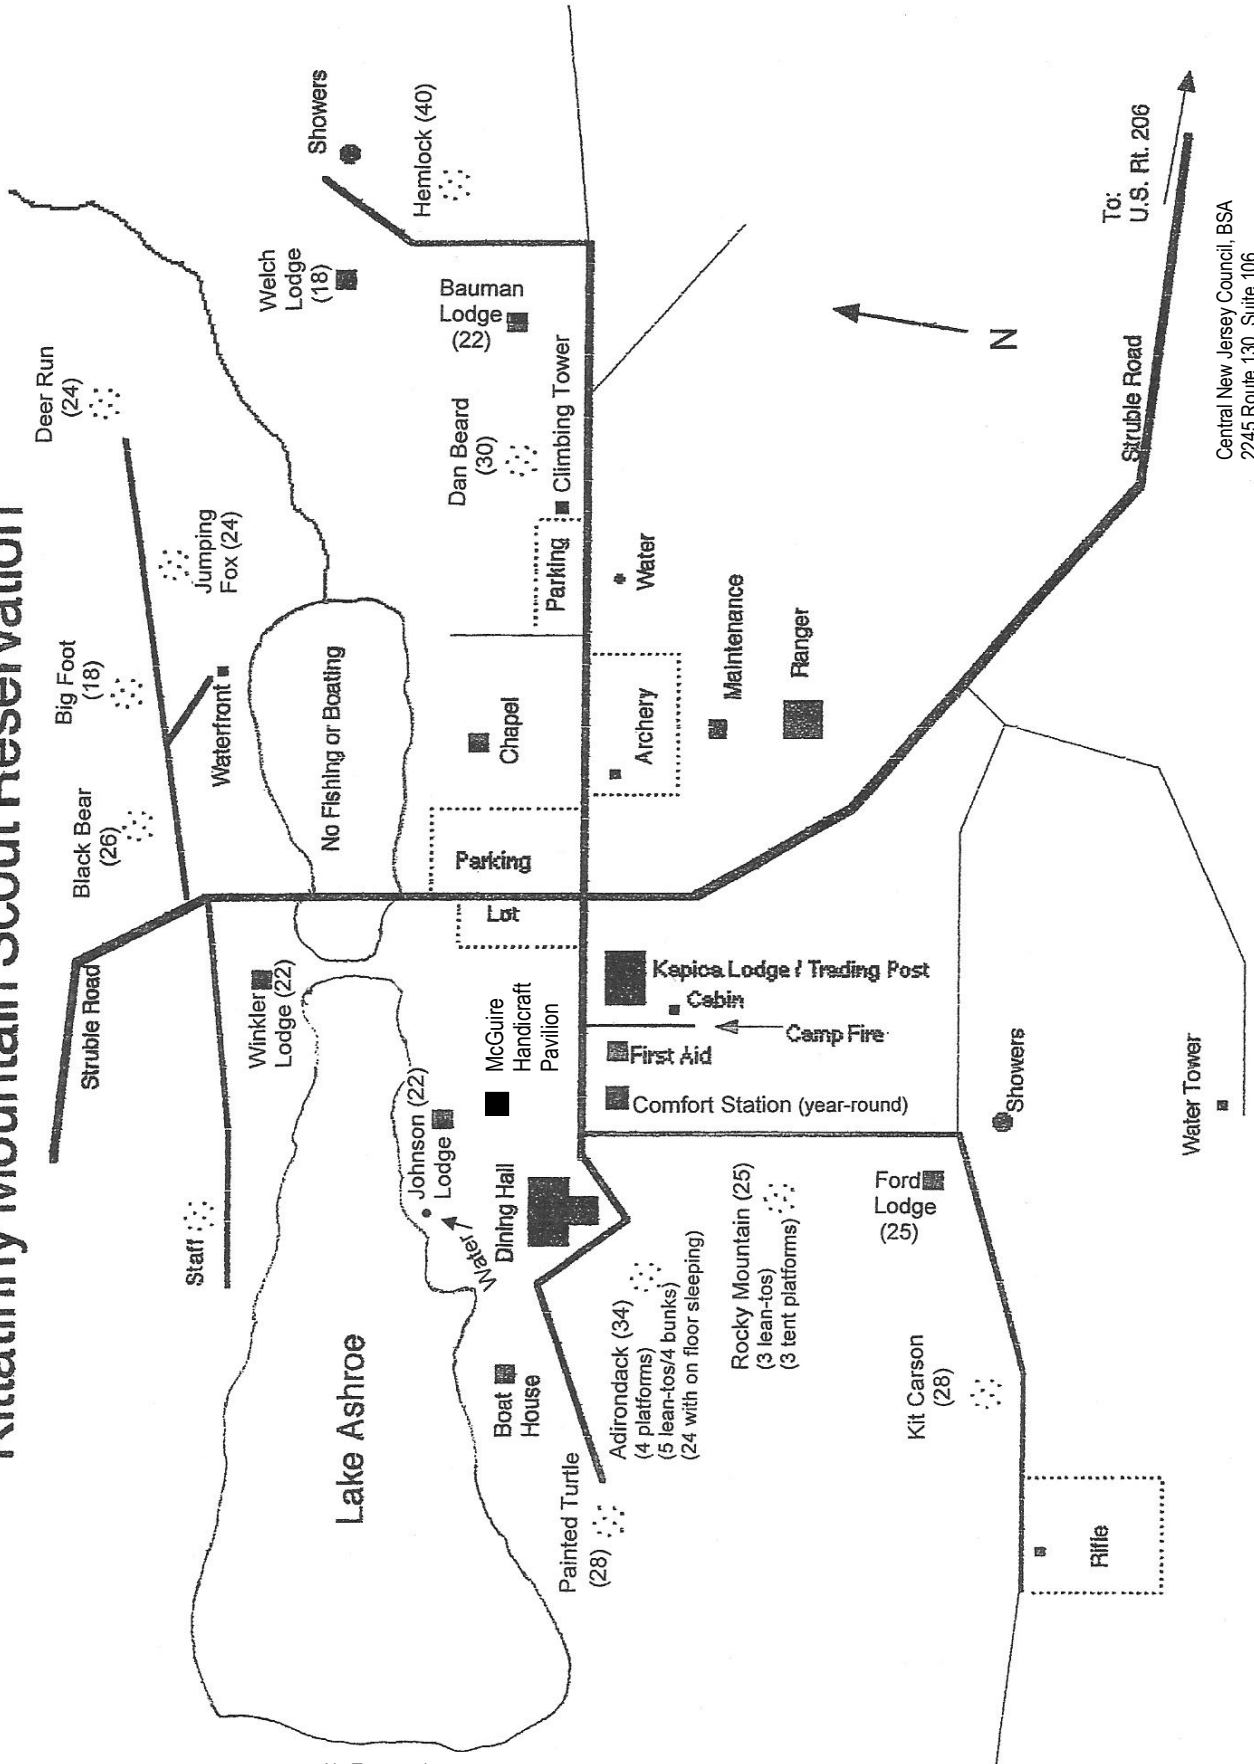

Kittatinny Mountain Scout Reservation

Central New Jersey Council, BSA
 2245 Route 130, Suite 106
 Dayton, NJ 08810-2420
 Office: (609) 419-1600
 Camp: (973) 948-4757